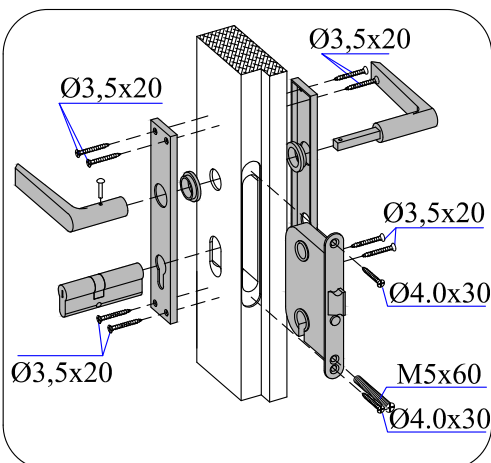

Ø4

Ø10

Dim.	Skizze, Sketch	Pos.	Länge, Length,mm	Quantity Quantité	Name, Name	
		①	3900	1	Zurück Brett Back board	
		②	1750	1	Front Brett Front board	
		③	560	1	Front Brett Front board	
		④	2400	32+1	Seiten Brett Side board	
		⑤	3900	16+1	Zurück Brett Back board	
		⑥	1750	13	Front Brett Front board	
		⑦	560	21	Front Brett Front board	
		⑧	560	4	Front Brett Front board	
		⑨	3900	2	Seiten Brett Side board	
x 2					⑩	
					(10a+10b+10c+10d)	
		⑪	3900	2	Sparren Rafters	
		⑫	2450	45+1 (35+1)	Dachbretter Roof board	
		⑬	2500	2	Wind Brett Wind board	
		⑭	3938	1	Wind Brett Wind board	

Dim.	Skizze, Sketch	Pos.	Länge, Length,mm	Quantity Quantité	Name, Name		
		15	1950	2	Wind Brett Wind board		
		16	1950	2	Wind Brett Wind board		
		17	2470	2	Wind Brett Wind board		
		18	3938	1	Wind Brett Wind board		
	TR1	1960	1	Türrahmen links Door frame left			
	TR2	1960	1	Türrahmen rechts Door frame right			
	TR3	1580	1	Über Türrahmen Door frame top			
	TR4	1510	1	Türstufe Door frame bottom			
	T1	1850x 765	1	Tür Doors			
	T2	1850x 765	1	Tür Doors			
	F	816x 526	1	Fenster Window			
1		2		3		4	
Alle maßen ca +/-3%, Size tolerance +/- 3%							

Alle maßen ca +/-3%, Size tolerance +/- 3%

	Pos.	Dim	Stck.
		Ø5.0 x 100	4
		Ø3.5 x 40	46
		Ø2.0 x 40	180

1

2

3

6

7

8