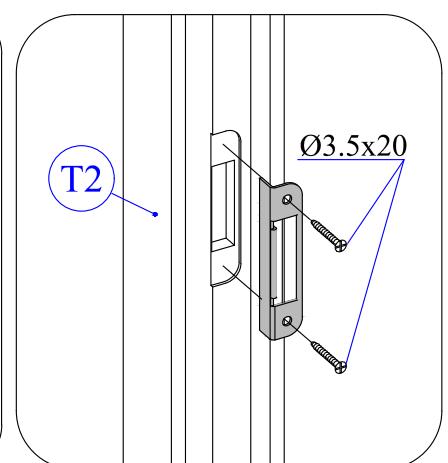

Ø4

Ø10

Dim.	Skizze, Sketch	Pos.	Länge, Length,mm	Quantity Quantité	Name, Name	
		①	3900	1	Zurück Brett Back board	
		②	1750	1	Front Brett Front board	
		③	560	1	Front Brett Front board	
		④	2400	32+1	Seiten Brett Side board	
		⑤	3900	16+1	Zurück Brett Back board	
		⑥	1750	13	Front Brett Front board	
		⑦	560	21	Front Brett Front board	
		⑧	560	4	Front Brett Front board	
		⑨	3900	2	Seiten Brett Side board	
x 2					⑩	
					(10a+10b+10c+10d)	
		⑪	3900	2	Sparren Rafters	
		⑫	2450	45+1 (35+1)	Dachbretter Roof board	
		⑬	2500	2	Wind Brett Wind board	
		⑭	3938	1	Wind Brett Wind board	

Dim.	Skizze, Sketch	Pos.	Länge, Length,mm	Quantity Quantité	Name, Name		
		15	1950	2	Wind Brett Wind board		
		16	1950	2	Wind Brett Wind board		
		17	2470	2	Wind Brett Wind board		
		18	3938	1	Wind Brett Wind board		
	TR1	1960	1	Türrahmen links Door frame left			
	TR2	1960	1	Türrahmen rechts Door frame right			
	TR3	1580	1	Über Türrahmen Door frame top			
	TR4	1510	1	Türstufe Door frame bottom			
	T1	1850x 765	1	Tür Doors			
	T2	1850x 765	1	Tür Doors			
	F	816x 526	1	Fenster Window			
1		2		3		4	
Alle maßen ca +/-3%, Size tolerance +/- 3%							

Alle maßen ca +/-3%, Size tolerance +/- 3%

	Pos.	Dim	Stck.
		Ø5.0 x 100	4
		Ø3.5 x 40	46
		Ø2.0 x 40	180

1

2

3

6

7

8