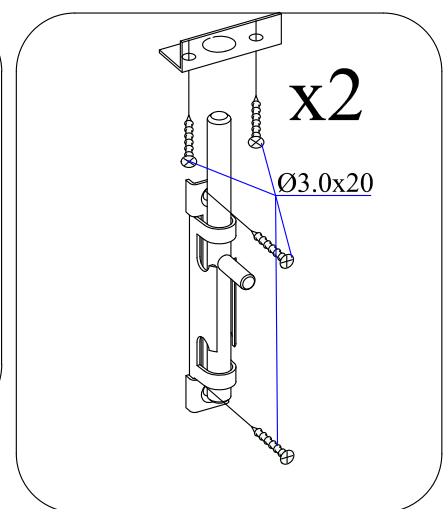

Ø4

Ø10

Dim.	Skizze, Sketch	Pos.	Länge, Length,mm	Quantity Quantité	Name, Name	
		①	3900	1	Zurück Brett Back board	
		②	1750	1	Front Brett Front board	
		③	560	1	Front Brett Front board	
		④	2400	32+1	Seiten Brett Side board	
		⑤	3900	16+1	Zurück Brett Back board	
		⑥	1750	13	Front Brett Front board	
		⑦	560	21	Front Brett Front board	
		⑧	560	4	Front Brett Front board	
		⑨	3900	2	Seiten Brett Side board	
x 2					⑩	
					(10a+10b+10c+10d)	
		⑪	3900	2	Sparren Rafters	
		⑫	2450	45+1 (35+1)	Dachbretter Roof board	
		⑬	2500	2	Wind Brett Wind board	
		⑭	3938	1	Wind Brett Wind board	

Dim.	Skizze, Sketch	Pos.	Länge, Length,mm	Quantity Quantité	Name, Name		
		15	1950	2	Wind Brett Wind board		
		16	1950	2	Wind Brett Wind board		
		17	2470	2	Wind Brett Wind board		
		18	3938	1	Wind Brett Wind board		
	TR1	1960	1	Türrahmen links Door frame left			
	TR2	1960	1	Türrahmen rechts Door frame right			
	TR3	1580	1	Über Türrahmen Door frame top			
	TR4	1510	1	Türstufe Door frame bottom			
	T1	1850x 765	1	Tür Doors			
	T2	1850x 765	1	Tür Doors			
	F	816x 526	1	Fenster Window			
1		2		3		4	
Alle maßen ca +/-3%, Size tolerance +/- 3%							

Alle maßen ca +/-3%, Size tolerance +/- 3%

	Pos.	Dim	Stck.
		Ø5.0 x 100	4
		Ø3.5 x 40	46
		Ø2.0 x 40	180

1

2

3

6

7

8