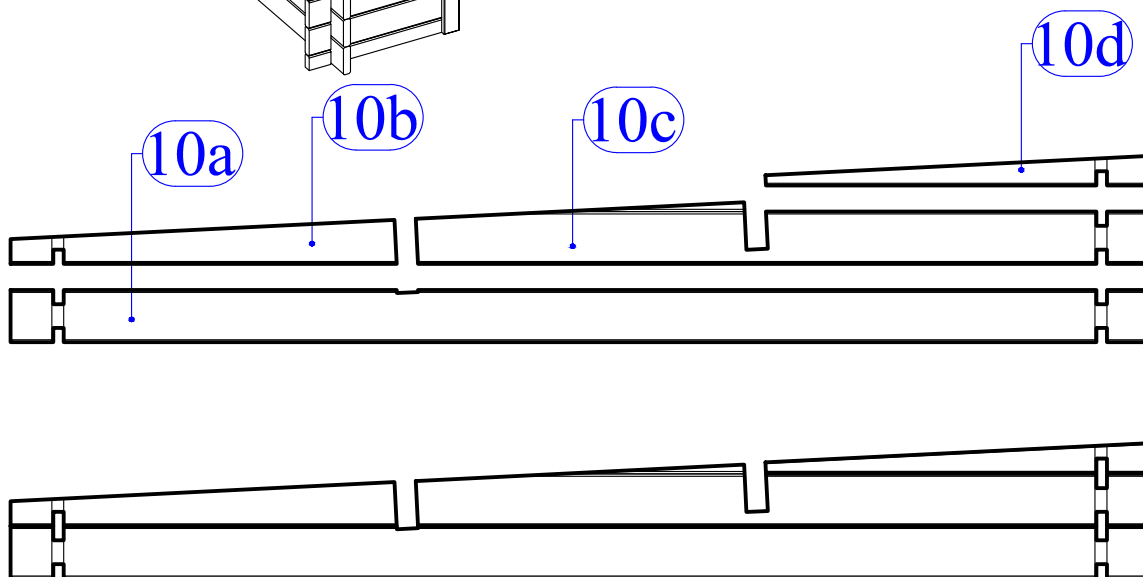

Ø4

Ø10

Dim.	Skizze, Sketch	Pos.	Länge, Length,mm	Quantity Quantité	Name, Name	
		①	3900	1	Zurück Brett Back board	
		②	1750	1	Front Brett Front board	
		③	560	1	Front Brett Front board	
		④	2400	32+1	Seiten Brett Side board	
		⑤	3900	16+1	Zurück Brett Back board	
		⑥	1750	13	Front Brett Front board	
		⑦	560	21	Front Brett Front board	
		⑧	560	4	Front Brett Front board	
		⑨	3900	2	Seiten Brett Side board	
x 2					⑩	
					(10a+10b+10c+10d)	
		⑪	3900	2	Sparren Rafters	
		⑫	2450	45+1 (35+1)	Dachbretter Roof board	
		⑬	2500	2	Wind Brett Wind board	
		⑭	3938	1	Wind Brett Wind board	

Dim.	Skizze, Sketch	Pos.	Länge, Length,mm	Quantity Quantité	Name, Name		
		15	1950	2	Wind Brett Wind board		
		16	1950	2	Wind Brett Wind board		
		17	2470	2	Wind Brett Wind board		
		18	3938	1	Wind Brett Wind board		
	TR1	1960	1	Türrahmen links Door frame left			
	TR2	1960	1	Türrahmen rechts Door frame right			
	TR3	1580	1	Über Türrahmen Door frame top			
	TR4	1510	1	Türstufe Door frame bottom			
	T1	1850x 765	1	Tür Doors			
	T2	1850x 765	1	Tür Doors			
	F	816x 526	1	Fenster Window			
1		2		3		4	
Alle maßen ca +/-3%, Size tolerance +/- 3%							

Alle maßen ca +/-3%, Size tolerance +/- 3%

	Pos.	Dim	Stck.
		Ø5.0 x 100	4
		Ø3.5 x 40	46
		Ø2.0 x 40	180

1

2

3

6

7

8

-B-

-1-

-2-

-3-