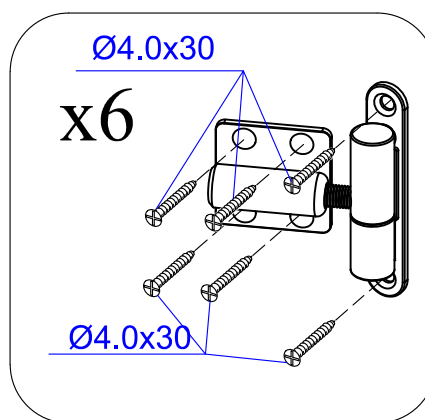

Ø4

Ø10

Dim.	Skizze, Sketch	Pos.	Länge, Length,mm	Quantity Quantité	Name, Name	
		①	3900	1	Zurück Brett Back board	
		②	1750	1	Front Brett Front board	
		③	560	1	Front Brett Front board	
		④	2400	32+1	Seiten Brett Side board	
		⑤	3900	16+1	Zurück Brett Back board	
		⑥	1750	13	Front Brett Front board	
		⑦	560	21	Front Brett Front board	
		⑧	560	4	Front Brett Front board	
		⑨	3900	2	Seiten Brett Side board	
x 2					⑩	
					(10a+10b+10c+10d)	
		⑪	3900	2	Sparren Rafters	
		⑫	2450	45+1 (35+1)	Dachbretter Roof board	
		⑬	2500	2	Wind Brett Wind board	
		⑭	3938	1	Wind Brett Wind board	

Dim.	Skizze, Sketch	Pos.	Länge, Length,mm	Quantity Quantité	Name, Name		
		15	1950	2	Wind Brett Wind board		
		16	1950	2	Wind Brett Wind board		
		17	2470	2	Wind Brett Wind board		
		18	3938	1	Wind Brett Wind board		
	TR1	1960	1	Türrahmen links Door frame left			
	TR2	1960	1	Türrahmen rechts Door frame right			
	TR3	1580	1	Über Türrahmen Door frame top			
	TR4	1510	1	Türstufe Door frame bottom			
	T1	1850x 765	1	Tür Doors			
	T2	1850x 765	1	Tür Doors			
	F	816x 526	1	Fenster Window			
1		2		3		4	
Alle maßen ca +/-3%, Size tolerance +/- 3%							

Alle maßen ca +/-3%, Size tolerance +/- 3%

	Pos.	Dim	Stck.
		Ø5.0 x 100	4
		Ø3.5 x 40	46
		Ø2.0 x 40	180

1

2

3

6

7

8