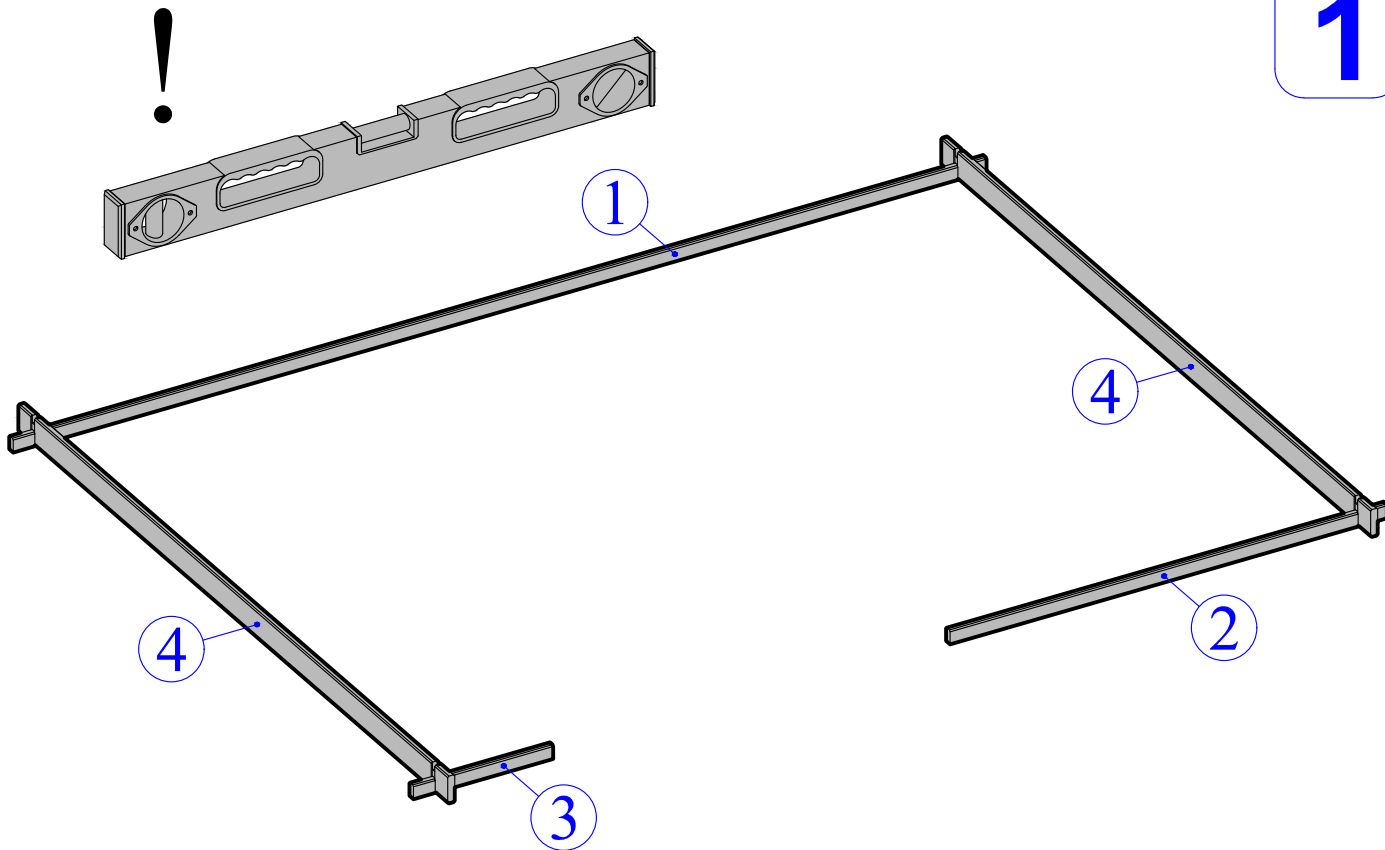

Ø4

Ø10

Dim.	Skizze, Sketch	Pos.	Länge, Length,mm	Quantity Quantité	Name, Name	
		①	3900	1	Zurück Brett Back board	
		②	1750	1	Front Brett Front board	
		③	560	1	Front Brett Front board	
		④	2400	32+1	Seiten Brett Side board	
		⑤	3900	16+1	Zurück Brett Back board	
		⑥	1750	13	Front Brett Front board	
		⑦	560	21	Front Brett Front board	
		⑧	560	4	Front Brett Front board	
		⑨	3900	2	Seiten Brett Side board	
x 2					⑩	
					(10a+10b+10c+10d)	
		⑪	3900	2	Sparren Rafters	
		⑫	2450	45+1 (35+1)	Dachbretter Roof board	
		⑬	2500	2	Wind Brett Wind board	
		⑭	3938	1	Wind Brett Wind board	

Dim.	Skizze, Sketch	Pos.	Länge, Length,mm	Quantity Quantité	Name, Name		
		15	1950	2	Wind Brett Wind board		
		16	1950	2	Wind Brett Wind board		
		17	2470	2	Wind Brett Wind board		
		18	3938	1	Wind Brett Wind board		
	TR1	1960	1	Türrahmen links Door frame left			
	TR2	1960	1	Türrahmen rechts Door frame right			
	TR3	1580	1	Über Türrahmen Door frame top			
	TR4	1510	1	Türstufe Door frame bottom			
	T1	1850x 765	1	Tür Doors			
	T2	1850x 765	1	Tür Doors			
	F	816x 526	1	Fenster Window			
1		2		3		4	
Alle maßen ca +/-3%, Size tolerance +/- 3%							

Alle maßen ca +/-3%, Size tolerance +/- 3%

	Pos.	Dim	Stck.
		Ø5.0 x 100	4
		Ø3.5 x 40	46
		Ø2.0 x 40	180

1

2

3

6

7

8