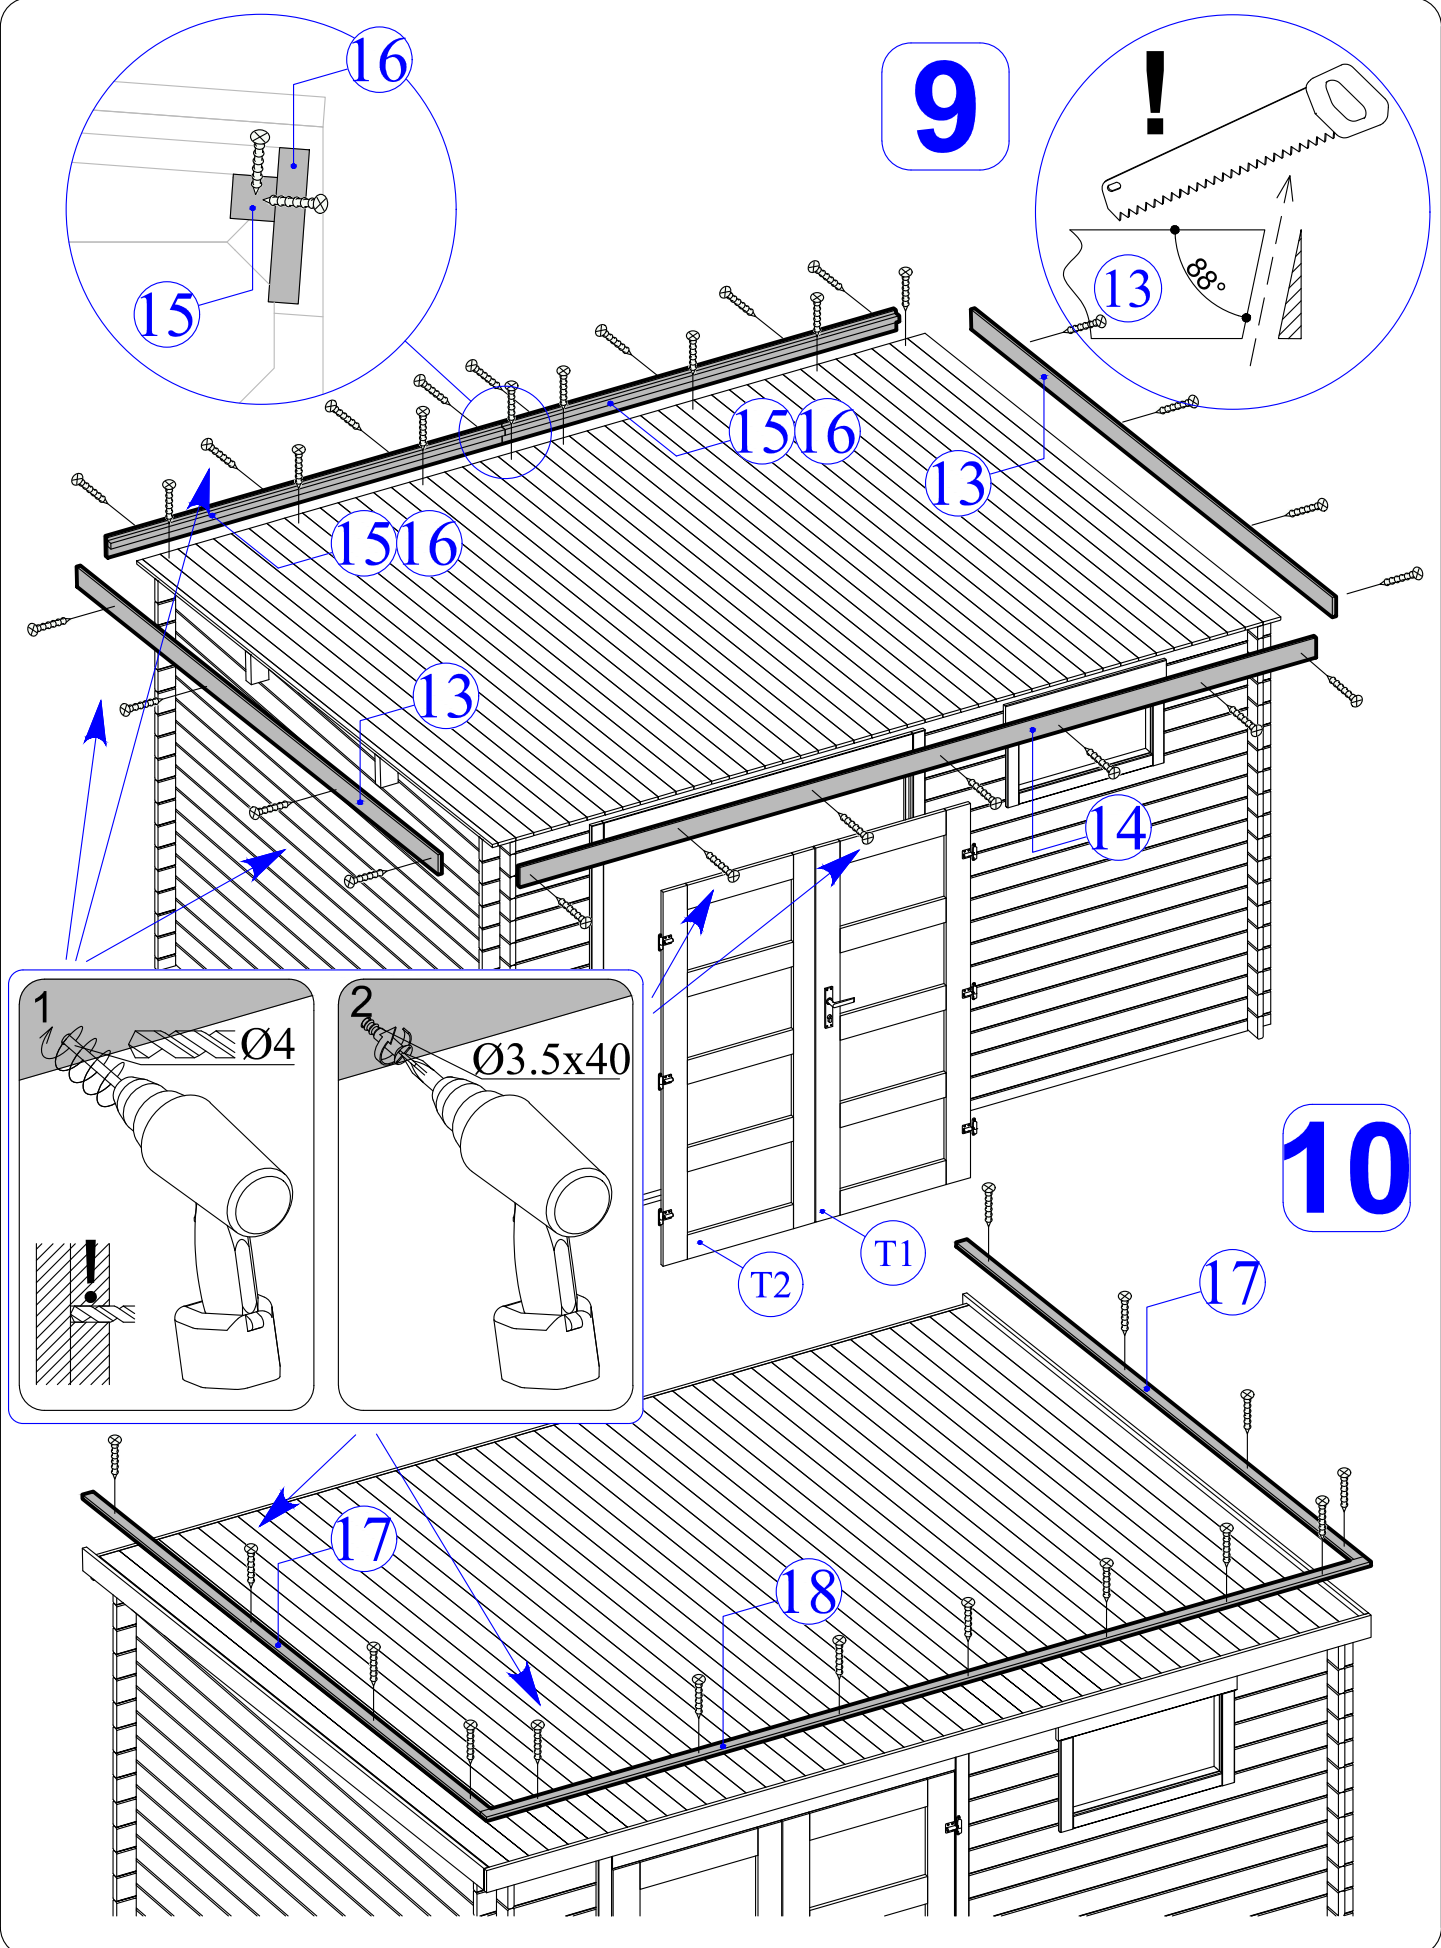

Ø4

Ø10

Dim.	Skizze, Sketch	Pos.	Länge, Length,mm	Quantity Quantité	Name, Name	
		①	3900	1	Zurück Brett Back board	
		②	1750	1	Front Brett Front board	
		③	560	1	Front Brett Front board	
		④	2400	32+1	Seiten Brett Side board	
		⑤	3900	16+1	Zurück Brett Back board	
		⑥	1750	13	Front Brett Front board	
		⑦	560	21	Front Brett Front board	
		⑧	560	4	Front Brett Front board	
		⑨	3900	2	Seiten Brett Side board	
x 2					⑩	
					(10a+10b+10c+10d)	
		⑪	3900	2	Sparren Rafters	
		⑫	2450	45+1 (35+1)	Dachbretter Roof board	
		⑬	2500	2	Wind Brett Wind board	
		⑭	3938	1	Wind Brett Wind board	

Dim.	Skizze, Sketch	Pos.	Länge, Length,mm	Quantity Quantité	Name, Name		
		15	1950	2	Wind Brett Wind board		
		16	1950	2	Wind Brett Wind board		
		17	2470	2	Wind Brett Wind board		
		18	3938	1	Wind Brett Wind board		
	TR1	1960	1	Türrahmen links Door frame left			
	TR2	1960	1	Türrahmen rechts Door frame right			
	TR3	1580	1	Über Türrahmen Door frame top			
	TR4	1510	1	Türstufe Door frame bottom			
	T1	1850x 765	1	Tür Doors			
	T2	1850x 765	1	Tür Doors			
	F	816x 526	1	Fenster Window			
1		2		3		4	
Alle maßen ca +/-3%, Size tolerance +/- 3%							

Alle maßen ca +/-3%, Size tolerance +/- 3%

	Pos.	Dim	Stck.
		Ø5.0 x 100	4
		Ø3.5 x 40	46
		Ø2.0 x 40	180

1

2

3

6

7

8