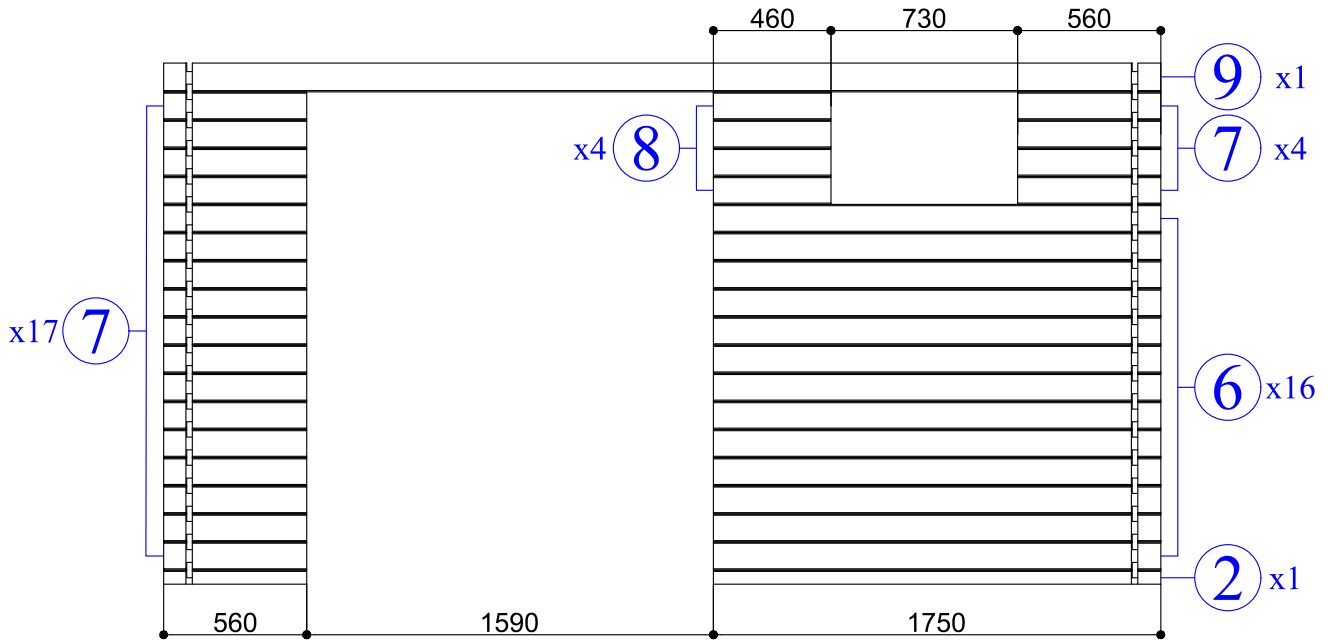

Ø4

Ø10

Dim.	Skizze, Sketch	Pos.	Länge, Length,mm	Quantity Quantité	Name, Name	
		①	3900	1	Zurück Brett Back board	
		②	1750	1	Front Brett Front board	
		③	560	1	Front Brett Front board	
		④	2400	32+1	Seiten Brett Side board	
		⑤	3900	16+1	Zurück Brett Back board	
		⑥	1750	13	Front Brett Front board	
		⑦	560	21	Front Brett Front board	
		⑧	560	4	Front Brett Front board	
		⑨	3900	2	Seiten Brett Side board	
x 2					⑩	
					(10a+10b+10c+10d)	
		⑪	3900	2	Sparren Rafters	
		⑫	2450	45+1 (35+1)	Dachbretter Roof board	
		⑬	2500	2	Wind Brett Wind board	
		⑭	3938	1	Wind Brett Wind board	

Dim.	Skizze, Sketch	Pos.	Länge, Length,mm	Quantity Quantité	Name, Name		
		15	1950	2	Wind Brett Wind board		
		16	1950	2	Wind Brett Wind board		
		17	2470	2	Wind Brett Wind board		
		18	3938	1	Wind Brett Wind board		
	TR1	1960	1	Türrahmen links Door frame left			
	TR2	1960	1	Türrahmen rechts Door frame right			
	TR3	1580	1	Über Türrahmen Door frame top			
	TR4	1510	1	Türstufe Door frame bottom			
	T1	1850x 765	1	Tür Doors			
	T2	1850x 765	1	Tür Doors			
	F	816x 526	1	Fenster Window			
1		2		3		4	
Alle maßen ca +/-3%, Size tolerance +/- 3%							

Alle maßen ca +/-3%, Size tolerance +/- 3%

	Pos.	Dim	Stck.
		Ø5.0 x 100	4
		Ø3.5 x 40	46
		Ø2.0 x 40	180

1

2

3

6

7

8